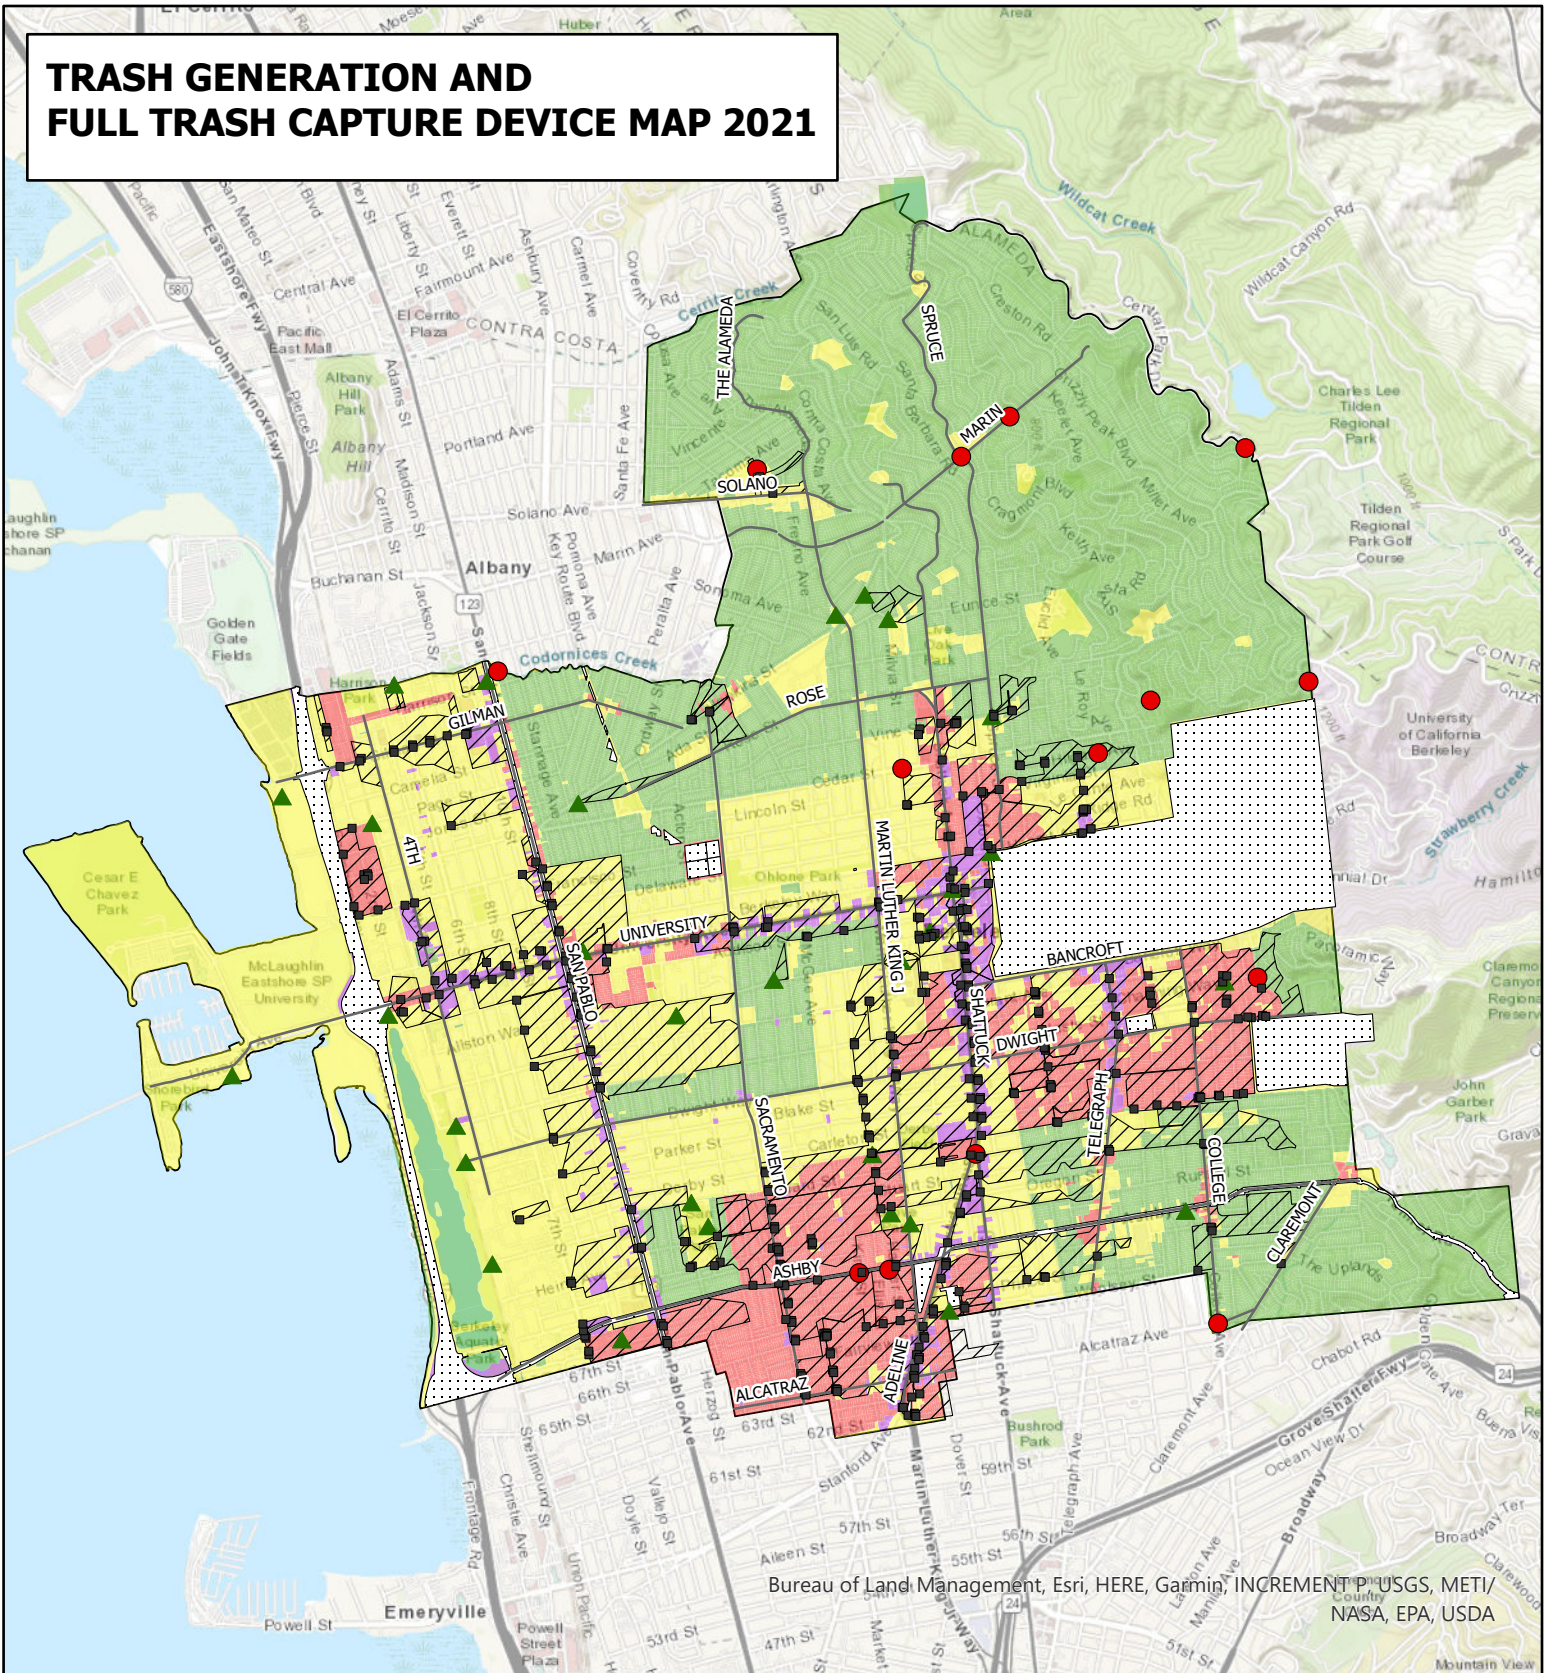

# TRASH GENERATION AND FULL TRASH CAPTURE DEVICE MAP 2021

Bureau of Land Management, Esri, HERE, Garmin, INCREMENT P USGS, METI/ NASA, EPA, USDA

## Trash Generation Areas

### Category

- Low
- Medium
- High
- Very High
- Full Trash Capture Devices
- City Owned Green Infrastructure Projects
- Storm Event Hot Spots
- Major Streets
- Trash Management Area #1
- Trash Management Area #2
- FTCD Drainage Areas